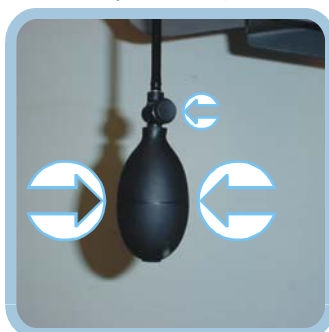

## 3. Free Float Activation

Twist the knob on the right-hand side anti-clockwise to activate the seat rock. Twist the knob clockwise to lock the seat in any position.

## 4. Free Float Tension

Twist the knob on the left-hand side of the chair while in seat rock mode to adjust the tension of the rocking motion. Clockwise increases the tension, anti-clockwise reduces the tension.

## 5. Back Height

Pull up the lever on the right-hand side of the back to release the back height lock, then raise or lower the back. Push the lever down to lock the back height.

## 6. Lumbar Support (If fitted)

Squeeze the bulb repeatedly to inflate the lumbar support. Press the button on the bulb to deflate it.